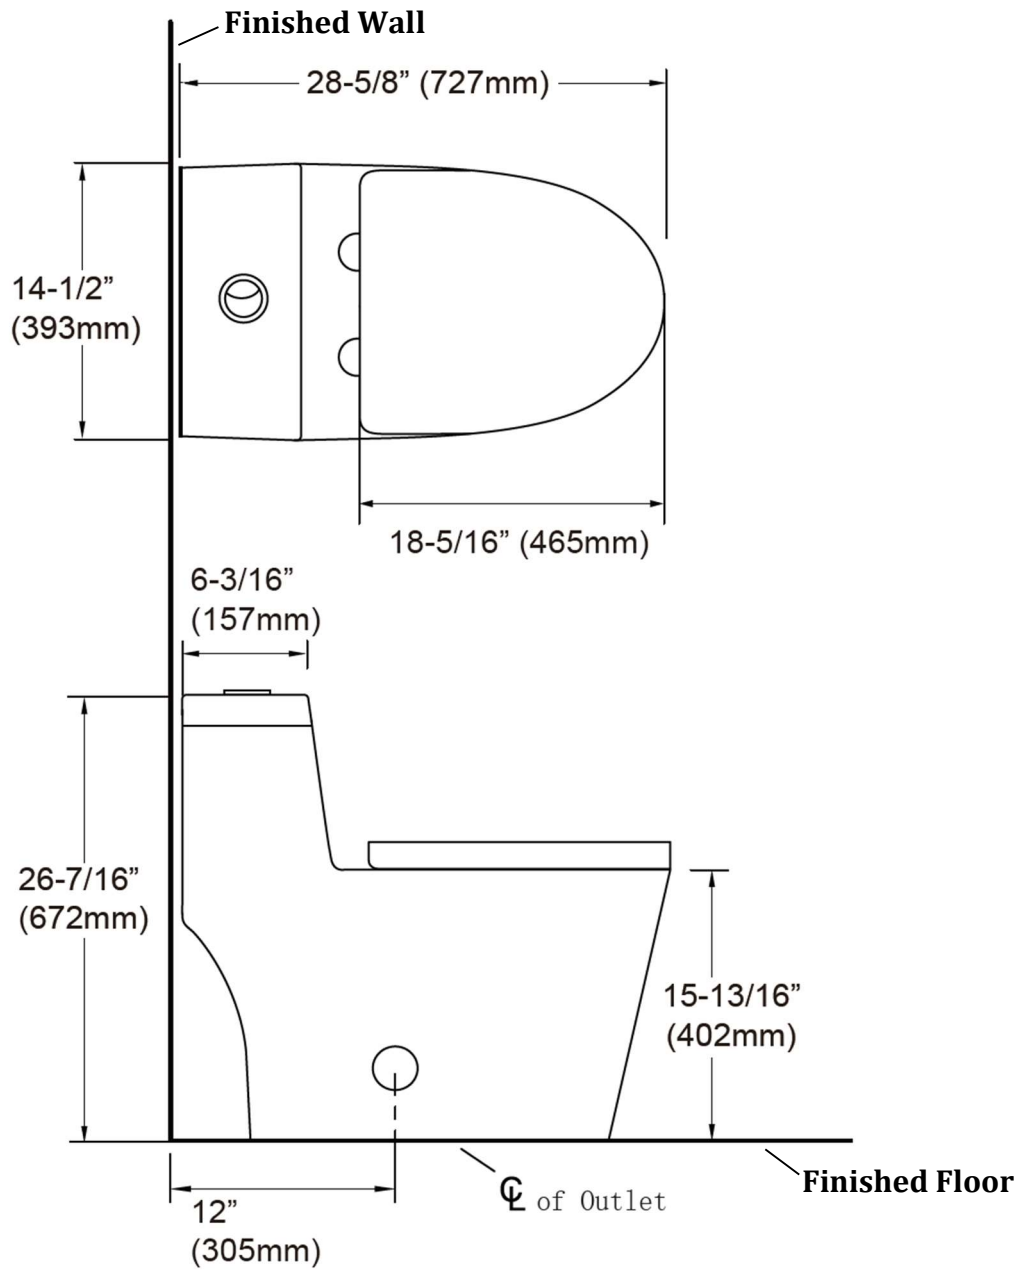

Model: 81275

FEATURES

- Vitreous china
- One-piece decorative toilet
- High efficiency, low consumption
 - Full flush (5.8 LPF/1.5 GPF)
 - Partial flush (3.9 LPF/1.0 GPF)
- Elongated front bowl
- Soft-closing seat with quick-release for easy cleaning
- 15-13/16" rim height
- Chrome plated top mounted push button actuator
- Fully glazed 2" Trapway
- 12" rough-in
- 100% factory flush tested
- Floor mount

COLOR/FINISH

White

NOMINAL DIMENSIONS

28-5/8" (L) x 14-1/2" (W) x 26-7/16" (H)

COMPONENTS

Product includes: One-piece Toilet, Tank Cover, Seat w/soft-closing and quick release, Wax Ring, Floor Mounting Hardware, Mounting Hole Cover Kit

1. Minimum distance between finished wall and center of the floor drain should be 12".
2. Minimum distance between the center of the shut-off valve to the center of the drain should be 6-1/2" (FIG 1).

DIMENSIONS*

*Dimensions are for reference only. We reserve the right to change any of the specification without prior notice.