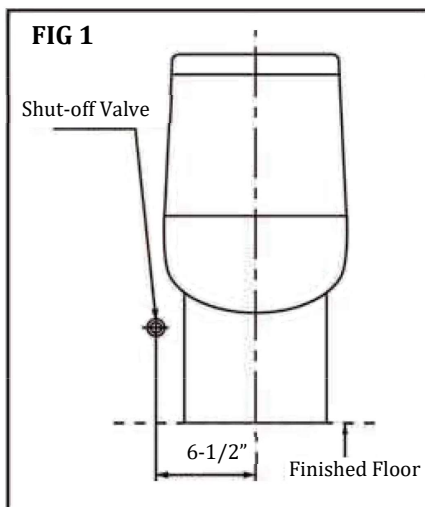

Model: 81275

FEATURES

- Vitreous china
- One-piece decorative toilet
- High efficiency, low consumption
 - Full flush (5.8 LPF/1.5 GPF)
 - Partial flush (3.9 LPF/1.0 GPF)
- Elongated front bowl
- Soft-closing seat with quick-release for easy cleaning
- 15-13/16" rim height
- Chrome plated top mounted push button actuator
- Fully glazed 2" Trapway
- 12" rough-in
- 100% factory flush tested
- Floor mount

COLOR/FINISH

White

NOMINAL DIMENSIONS

28-5/8" (L) x 14-1/2" (W) x 26-7/16" (H)

COMPONENTS

Product includes: One-piece Toilet, Tank Cover, Seat w/soft-closing and quick release, Wax Ring, Floor Mounting Hardware, Mounting Hole Cover Kit

1. Minimum distance between finished wall and center of the floor drain should be 12".
2. Minimum distance between the center of the shut-off valve to the center of the drain should be 6-1/2" (FIG 1).

DIMENSIONS*

*Dimensions are for reference only. We reserve the right to change any of the specification without prior notice.